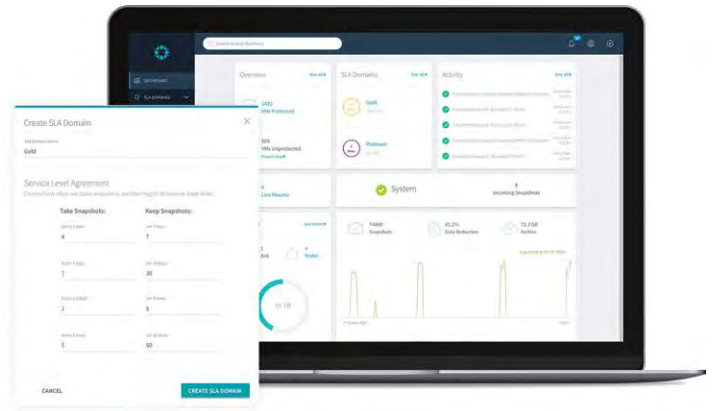

### EASY TO MANAGE

Gain operational agility with a simple management interface.

### FAST RECOVERY

Quickly recover failed applications or lost files with predictive search.

Deploy Rubrik Edge as a software appliance at your remote and branch office locations.

## INSTANT APPLICATION AVAILABILITY

- **Policy-based Management:** Click to assign SLA policies to your VMs, applications, and databases. Just select desired snapshot capture frequency, retention duration, and desired location.
- **Unified Console:** Manage all your data through a HTML5-based and responsive interface.
- **Compliance Reporting and Alerts:** Track SLA compliance, data protection tasks and system capacity. Get notified early on areas to troubleshoot.
- **Network and Storage Savings:** Reduce transfer and storage costs by sending deduplicated data for replicating back to the central data center.
- **Instant Recovery:** Instantly recover VMs and SQL databases by mounting directly onto Rubrik. No rehydration in production required.
- **Global Real-Time Search:** Instantly search for files across all snapshots with suggested search results as you type.