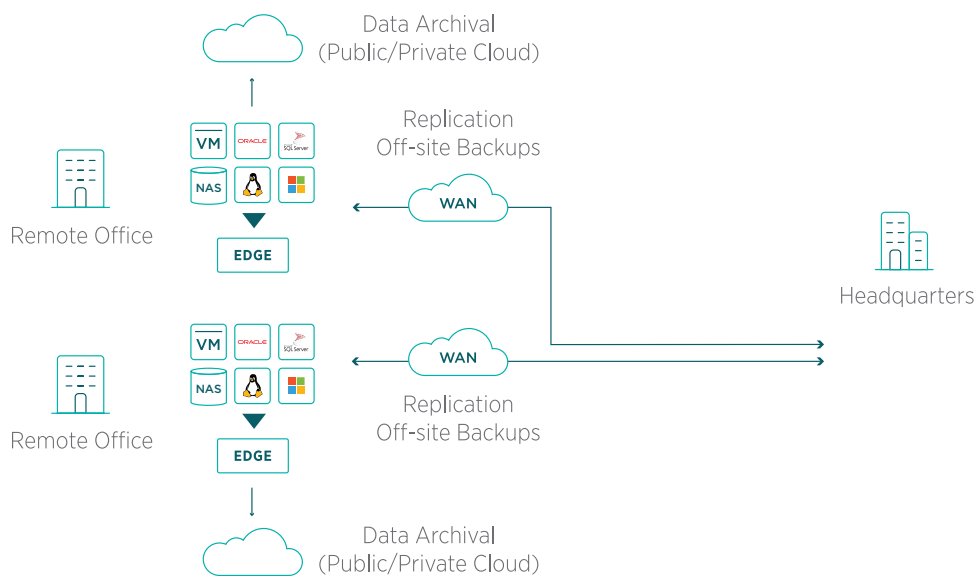

Rubrik introduces Edge, a software appliance that extends data protection and management to virtual and physical environments in remote and branch offices. Deploy Rubrik Edge at remote locations to backup locally, replicate to a central data center, and archive to the cloud with an easy-to-use interface.

QUICK TO DEPLOY

Install Edge as a software appliance on virtualized and physical servers.

EASY TO MANAGE

Gain operational agility with a simple management interface.

FAST RECOVERY

Quickly recover failed applications or lost files with predictive search.

Deploy Rubrik Edge as a software appliance at your remote and branch office locations.